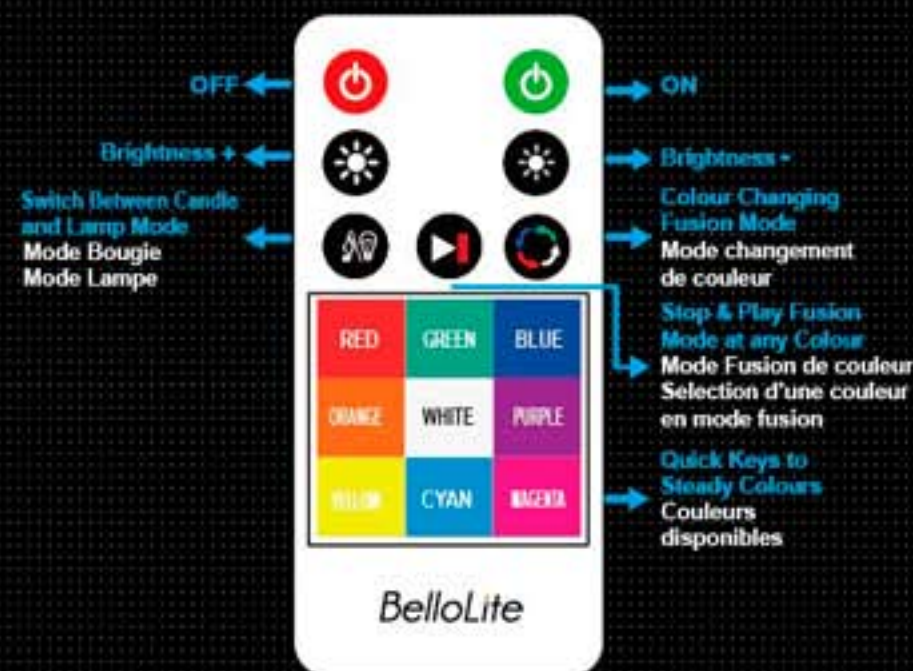

CHARGEMENT : 4 heures

RECHARGEABLE BATTERY PACK: Li-ion 3.7V/ 1200 mAh

CHARGER:

Type: Switch-Mode Power Supply

Input: 100V-240V 50/60Hz 0.3A max Output: DC 5V 1A

SAPHIR-T