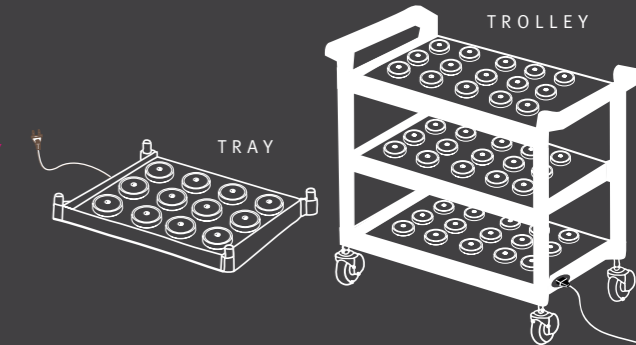

TROLLEY & TRAY

Le Trolley est la solution optimale pour améliorer la logistique de recharge et de mise en place de vos "Bulb".

- Par plateau de 12 ou sur charriot de 45 ampoules pour recharger simultanément sur une seule prise
- Idéal avec les "Bulb" qui se séparent du diffuseur
- Idéal avec les "BulbLite" de diamètre inférieur à 15 cm
- Consommation maximale : 72 W

The Trolley is the best solution for charging your Bulb and also for simplifying their charging and storage.

- Using a tray of 12 chargers or a trolley with 45 chargers, you can easily recharge all of your bulbs using just one plug
- Perfect for the Bulb that can be separated from the diffusor
- Perfect for the BulbLite with less than 15 cm diameter
- Maximum power consumption is 72W