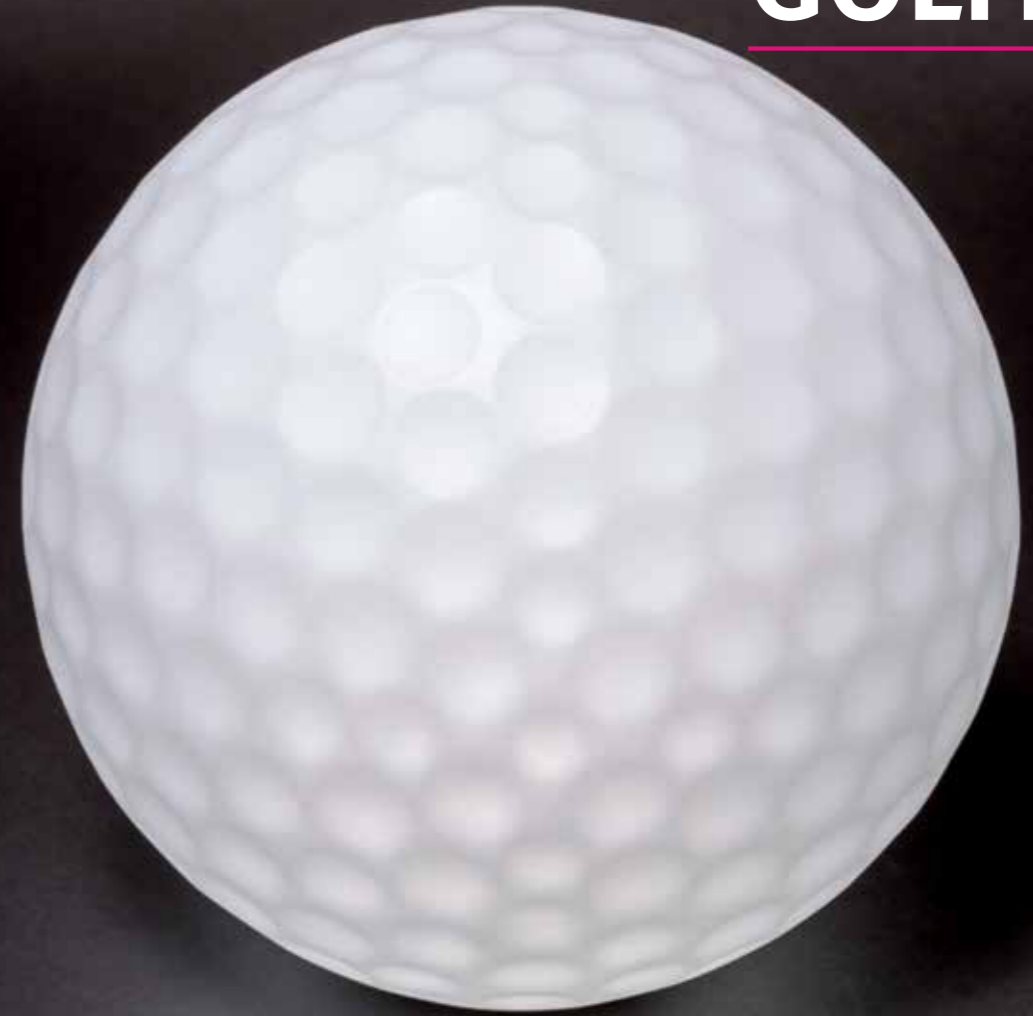

40 x 35 cm

BUBBLE

GOLFBALL

GONFLABLE
INFLATABLE

BUBBLE

Ø 80 cm

BUBBLE

Ø 60 cm