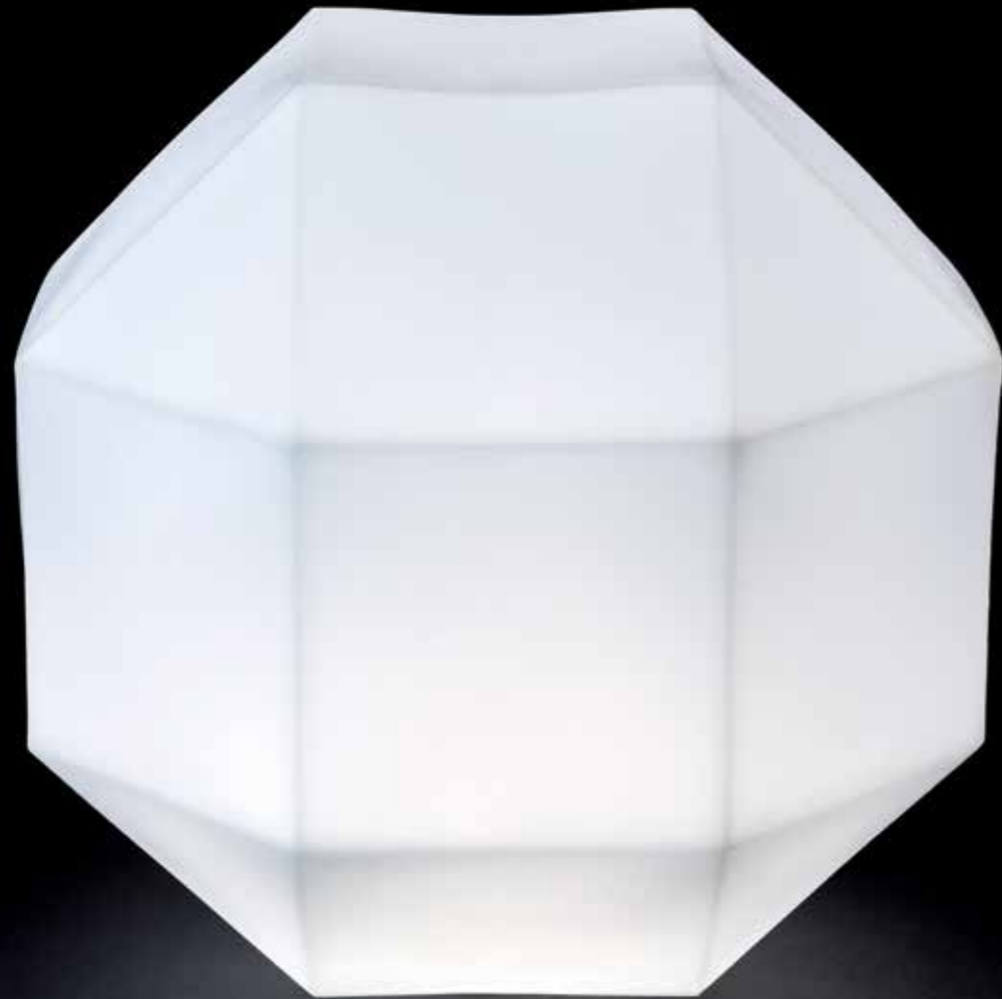

GOLFBALL

Ø 50 cm

GOLFBALL

Ø 25 cm

PRISME

VESSEL2

PRISME

45 x 45 cm

VESSEL2

28 x 39 cm

VESSEL2 S

21 x 27 cm

VESSEL

VESSEL

28 x 39 cm

LANTERN